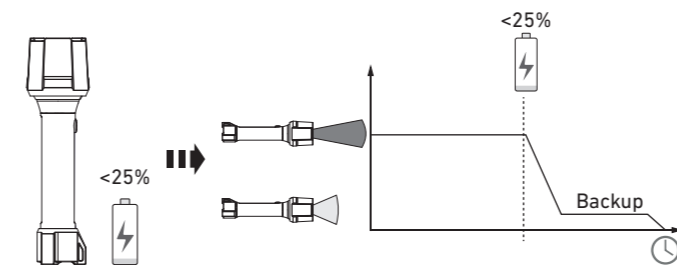

Backup Mode