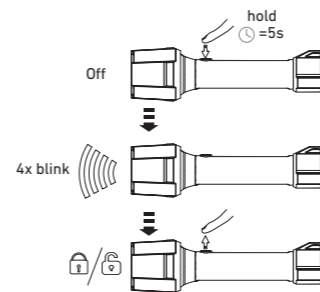

P7R Work UV

Default Operation

Boost

Advanced Focus System

Pouch

Intelligent Clip

High Temperature

Transportation Lock