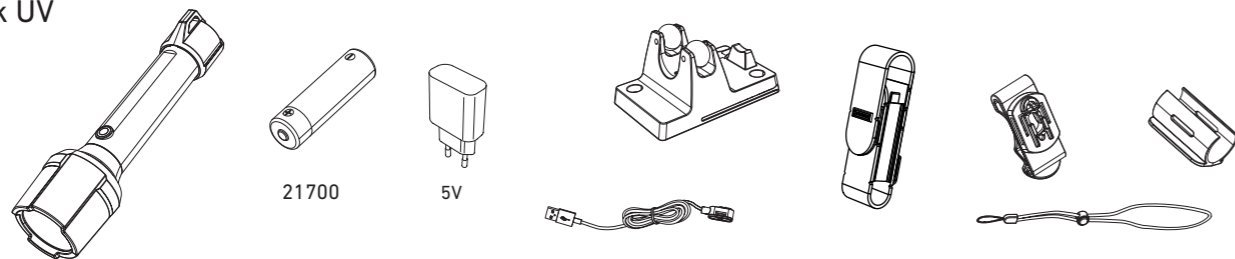

P7R Work UV

Default Operation

Boost

Advanced Focus System

Pouch

Intelligent Clip

High Temperature

Transportation Lock