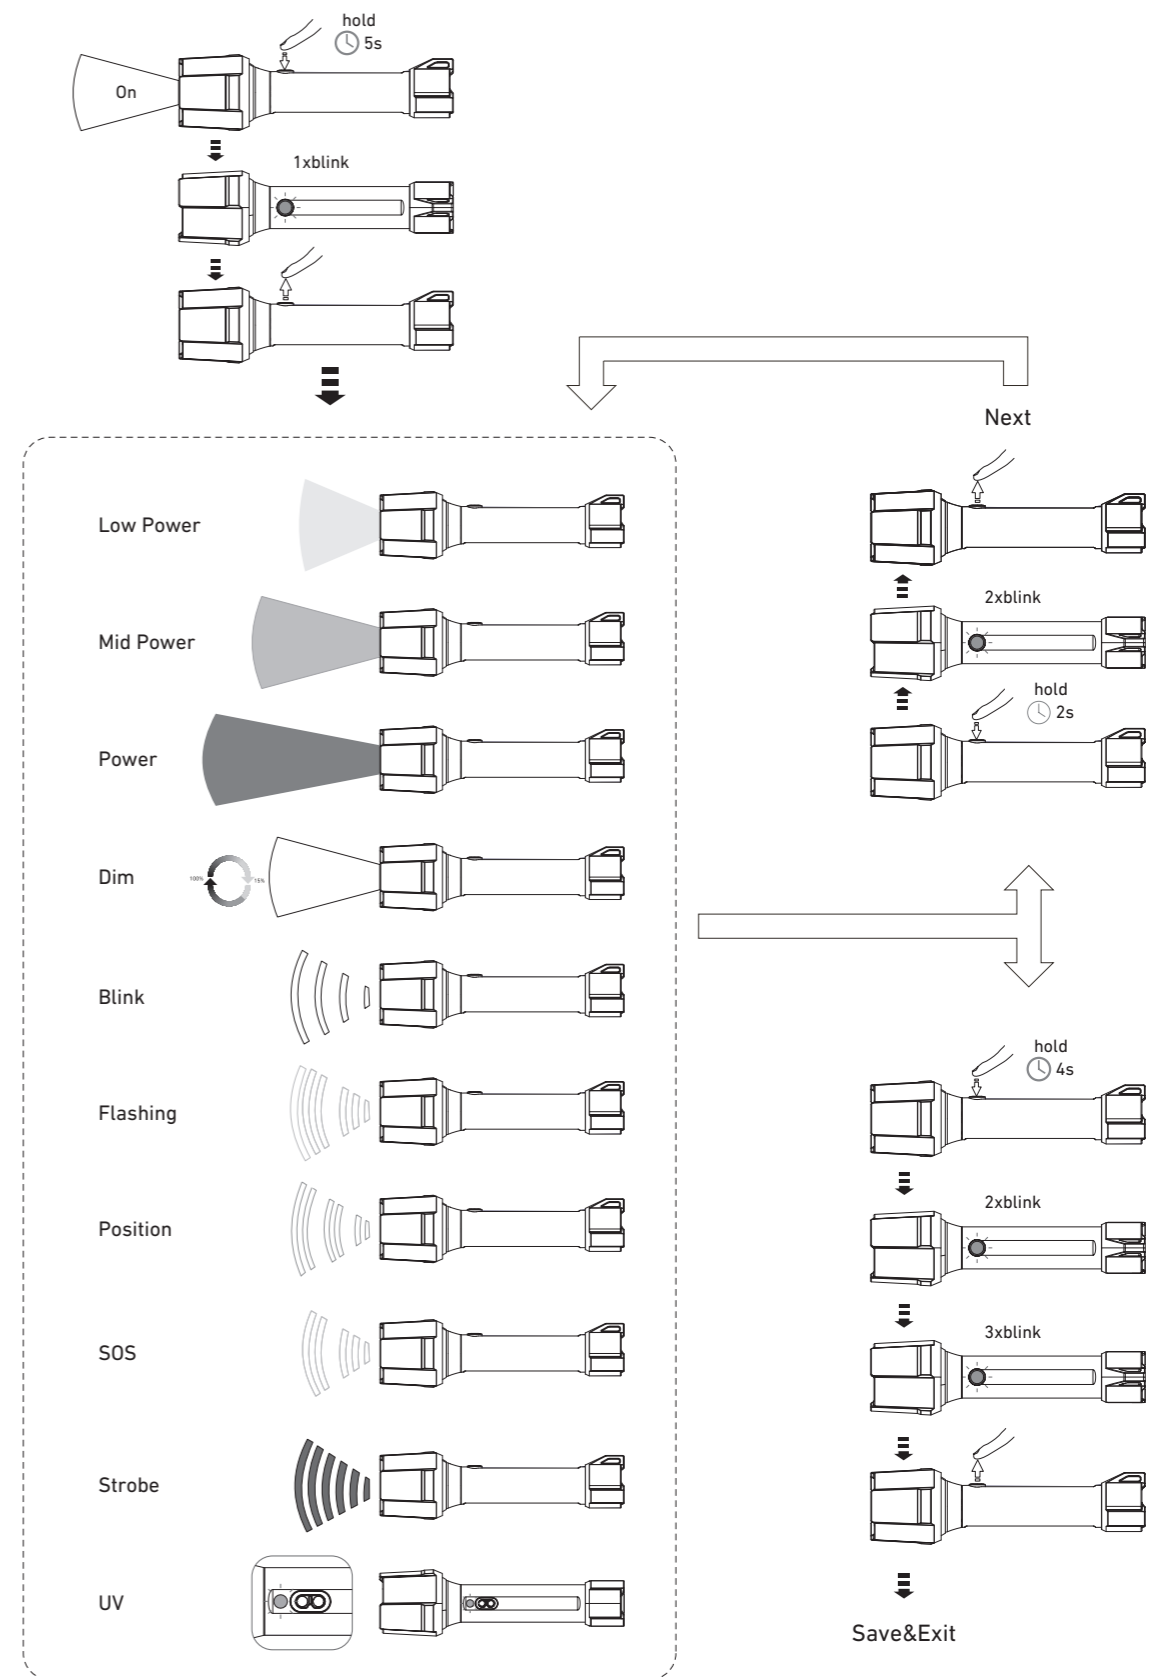

Customizing Light Modes