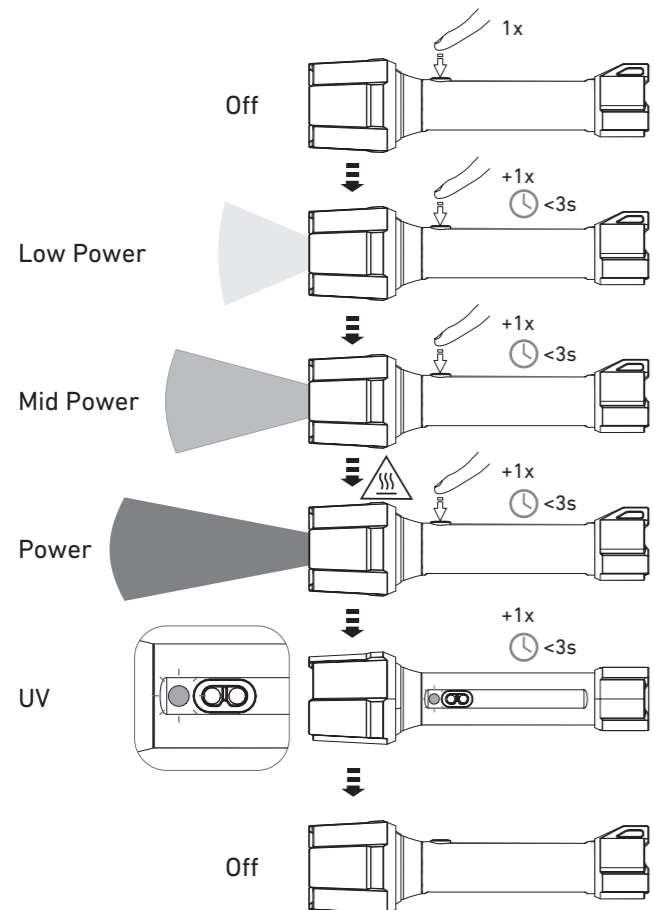

P7R Work UV

Default Operation

Boost

Advanced Focus System

Pouch

Intelligent Clip

High Temperature

Transportation Lock