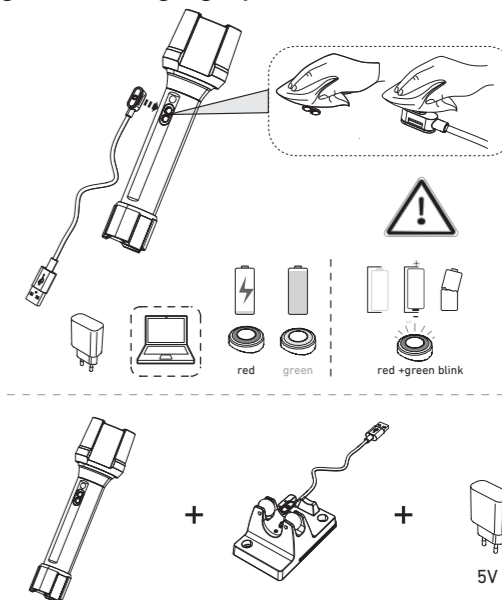

Magnetic Charging System