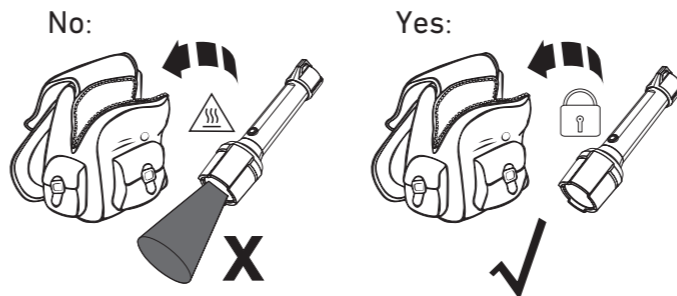

P7R Work UV

Default Operation

Boost

Advanced Focus System

Pouch

Intelligent Clip

High Temperature

Transportation Lock