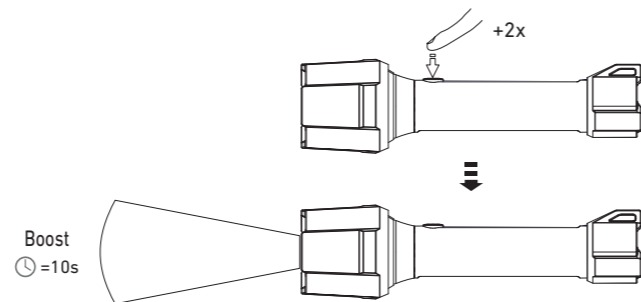

P7R Work UV

Default Operation

Boost

Advanced Focus System

Pouch

Intelligent Clip

High Temperature

Transportation Lock