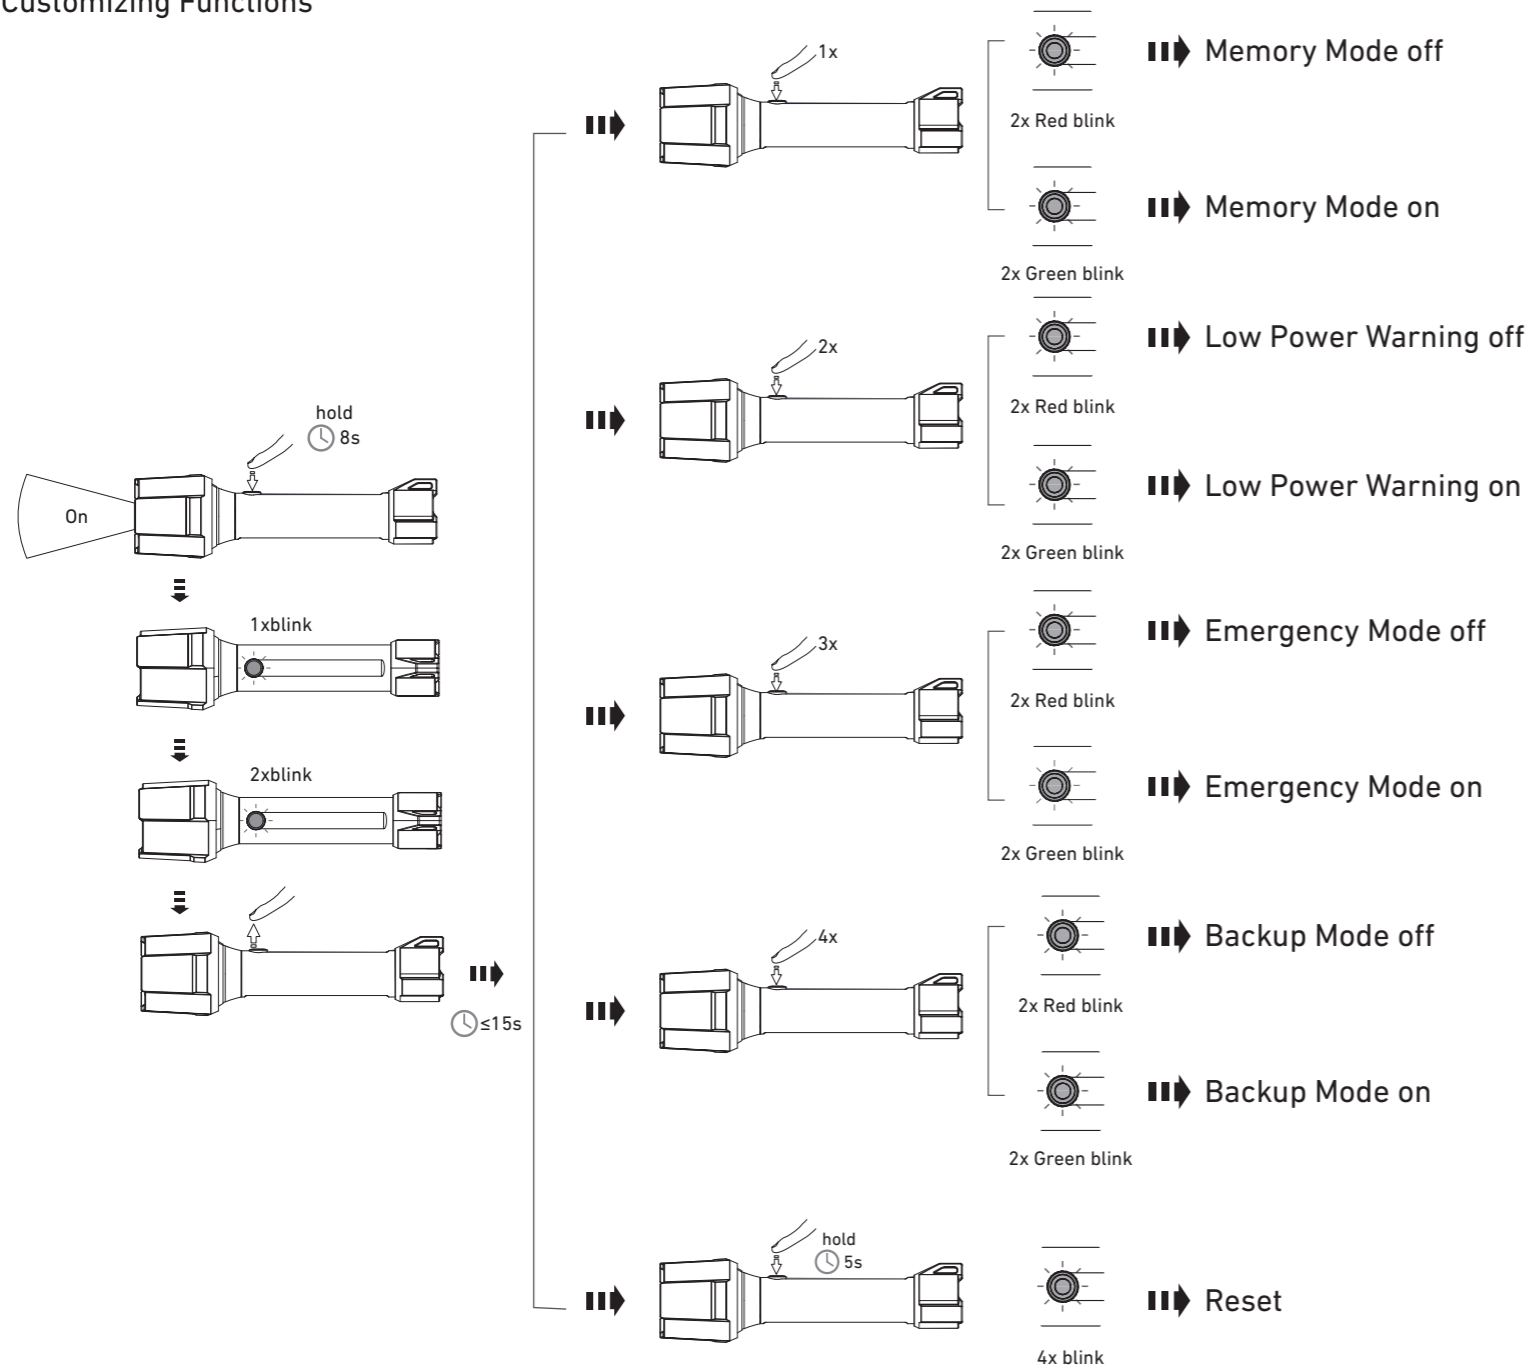

Customizing Functions