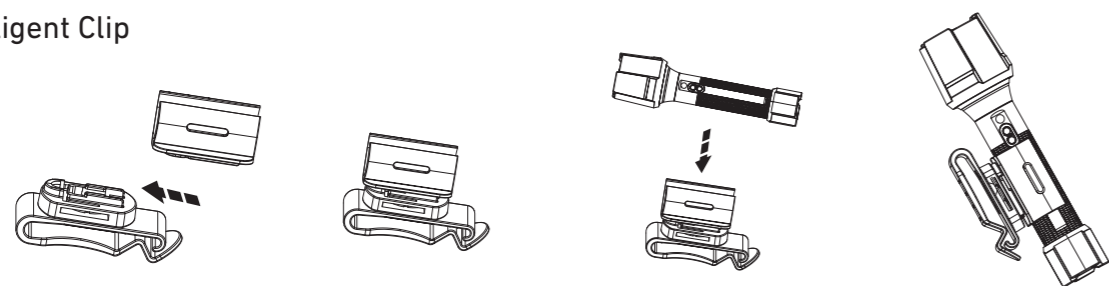

P7R Work UV

Default Operation

Boost

Advanced Focus System

Pouch

Intelligent Clip

High Temperature

Transportation Lock