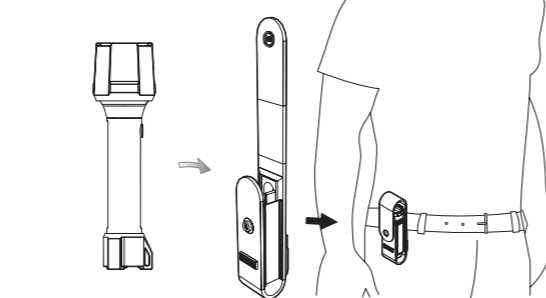

P7R Work UV

Default Operation

Boost

Advanced Focus System

Pouch

Intelligent Clip

High Temperature

Transportation Lock