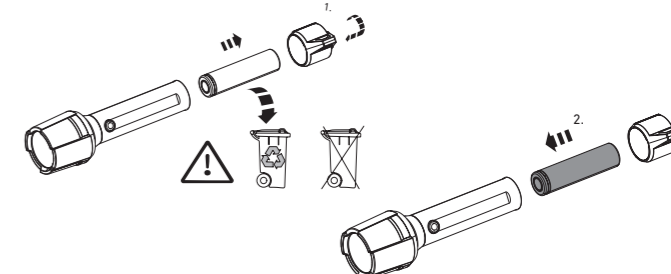

Battery Replacement