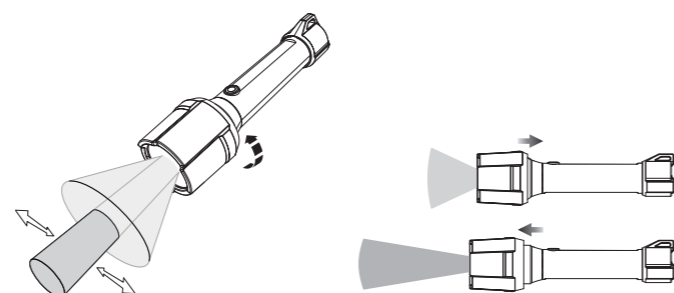

P7R Work UV

Default Operation

Boost

Advanced Focus System

Pouch

Intelligent Clip

High Temperature

Transportation Lock